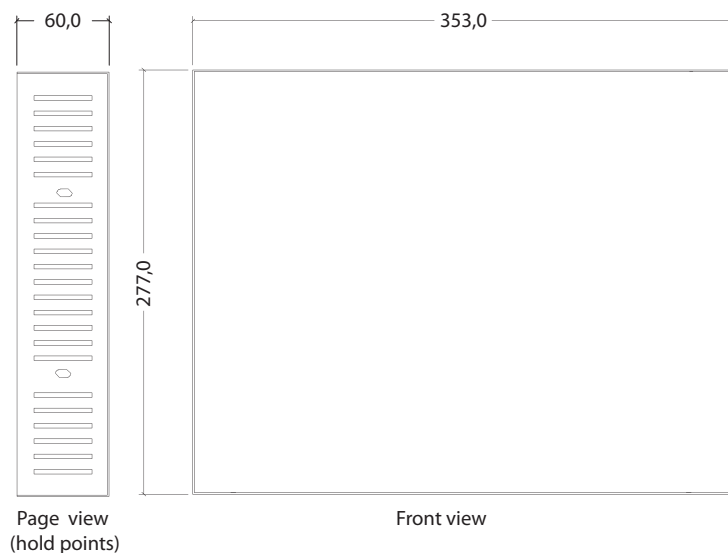

Dimensions build-in bathtub 15" P-Series