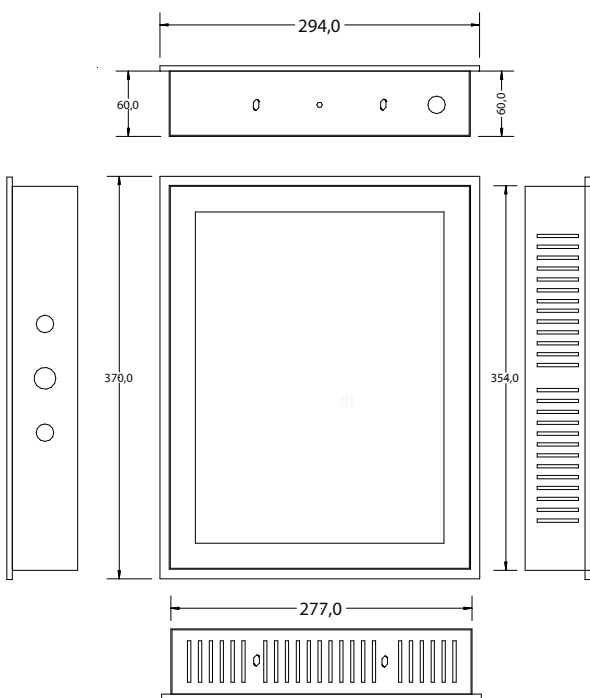

technical details

DOOR SIGNS P-SERIES

Door sign 15" P-Series

The compact door sign can be integrated easily and perfectly adapts to the respective environment. The panels can be delivered in different colours or materials. According to the wishes of the respective customers, the display can be mounted on the wall or integrated right into it. All in all it can be built in well, as it has only a small installation depth. Further advantages: It is fanless and extremely low-maintenance.

Specifications:

- 15" / 381mm screen diagonal
- 370(B) x 294(H) x 65(T)mm (with front panel)
- 354(B) x 278(H) x 60(T)mm (without front panel)
- integrated Ethernet Controller
- anti-reflective, scratch-resistant glass
- Colordisplay

- Intel Atom Z510 1.1 GHz
- 1GB RAM
- min. 250 GB HDD
- Fanless

optional upgrades:

- WLAN
- SSD instead of HDD

Door signs in use

technical details

DOOR SIGNS P-SERIES

Dimensions door signs 15" P-Series

Dimensions build-in bathtub 15" P-Series

Horizontal installation (in the wall)

the red area is the entire room that is required for ideal air circulation.

Vertical installation (in the wall)