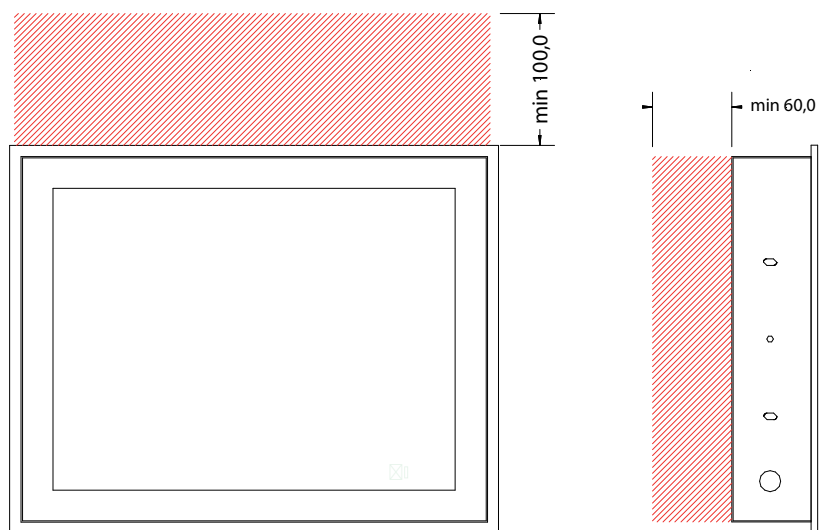

technical details

DOOR SIGNS P-SERIES

Door sign 15" P-Series

The compact door sign can be integrated easily and perfectly adapts to the respective environment. The panels can be delivered in different colours or materials. According to the wishes of the respective customers, the display can be mounted on the wall or integrated right into it. All in all it can be built in well, as it has only a small installation depth. Further advantages: It is fanless and extremely low-maintenance.

Specifications:

- 15" / 381mm screen diagonal
- 370(B) x 294(H) x 65(T)mm (with front panel)
- 354(B) x 278(H) x 60(T)mm (without front panel)
- integrated Ethernet Controller
- anti-reflective, scratch-resistant glass
- Colordisplay

- Intel Atom Z510 1.1 GHz
- 1GB RAM
- min. 250 GB HDD
- Fanless

optional upgrades:

- WLAN
- SSD instead of HDD

Door signs in use

technical details

DOOR SIGNS P-SERIES

Dimensions door signs 15" P-Series

Dimensions build-in bathtub 15" P-Series

Horizontal installation (in the wall)

the red area is the entire room that is required for ideal air circulation.

Vertical installation (in the wall)