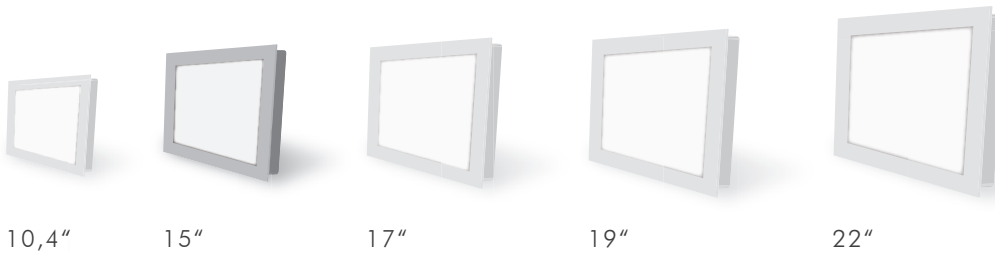

technical details

DOOR SIGNS P-SERIES

Door sign 15" P-Series

The compact door sign can be integrated easily and perfectly adapts to the respective environment. The panels can be delivered in different colours or materials. According to the wishes of the respective customers, the display can be mounted on the wall or integrated right into it. All in all it can be built in well, as it has only a small installation depth. Further advantages: It is fanless and extremely low-maintenance.

Specifications:

- 15" / 381mm screen diagonal
- 370(B) x 294(H) x 65(T)mm (with front panel)
- 354(B) x 278(H) x 60(T)mm (without front panel)
- integrated Ethernet Controller
- anti-reflective, scratch-resistant glass
- Colordisplay