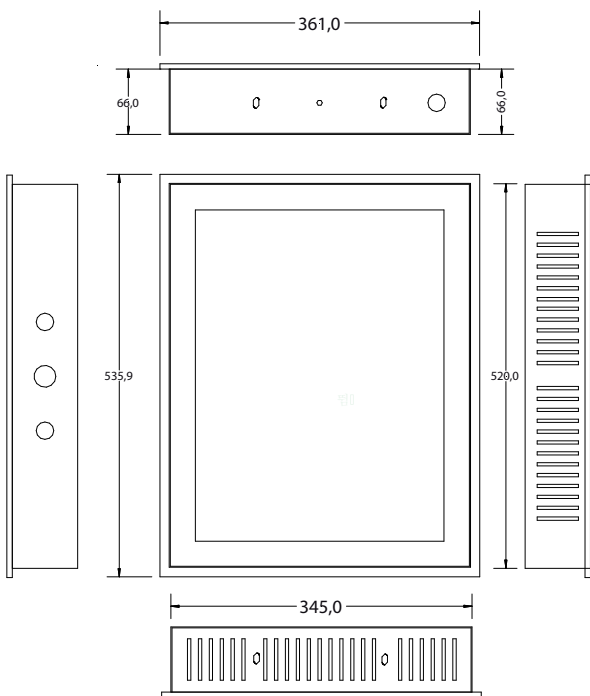

technical details

DOOR SIGNS P-SERIES

Door sign 22" P-Series

The compact door sign can be integrated easily and perfectly adapts to the respective environment. The panels can be delivered in different colours or materials. According to the wishes of the respective customers, the display can be mounted on the wall or integrated right into it. All in all it can be built in well, as it has only a small installation depth. Further advantages: It is fanless and extremely low-maintenance.

Specifications:

- 22" / 557,98mm screen diagonal
- 532(B) x 361(H) x 71(T)mm (with front panel)
- 520(B) x 345(H) x 66(T)mm (without front panel)
- integrated Ethernet Controller
- anti-reflective, scratch-resistant glass
- Colordisplay

- Intel Atom N270 1.6 GHz
- 1GB RAM
- min. 250 GB HDD
- Fanless

optional upgrades:

- WLAN
- SSD instead of HDD

Door signs in use

technical details

DOOR SIGNS P-SERIES

Dimensions door signs 22" P-Series

Dimensions build-in bathtub 22" P-Series

Horizontal installation (in the wall)

the red area is the entire room that is required for ideal air circulation.

Vertical installation (in the wall)