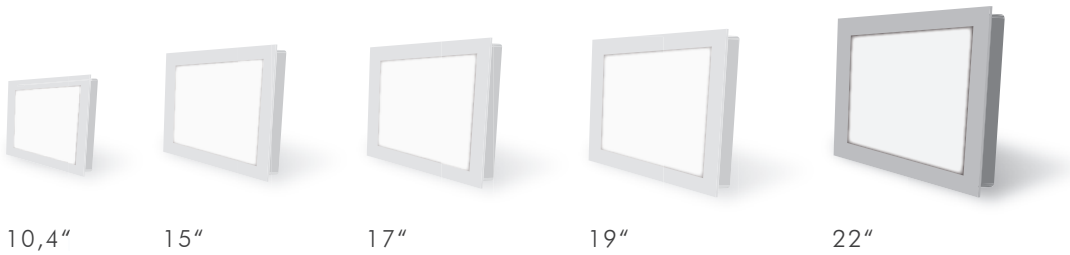

technical details

DOOR SIGNS P-SERIES

Door sign 22" P-Series

The compact door sign can be integrated easily and perfectly adapts to the respective environment. The panels can be delivered in different colours or materials. According to the wishes of the respective customers, the display can be mounted on the wall or integrated right into it. All in all it can be built in well, as it has only a small installation depth. Further advantages: It is fanless and extremely low-maintenance.

Specifications:

- 22" / 557,98mm screen diagonal
- 532(B) x 361(H) x 71(T)mm (with front panel)
- 520(B) x 345(H) x 66(T)mm (without front panel)
- integrated Ethernet Controller
- anti-reflective, scratch-resistant glass
- Colordisplay