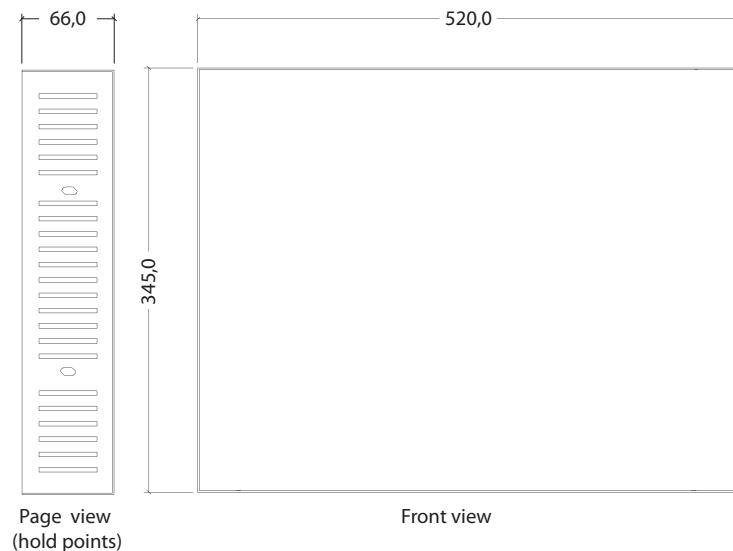

technical details

DOOR SIGNS P-SERIES

Door sign 22" P-Series

The compact door sign can be integrated easily and perfectly adapts to the respective environment. The panels can be delivered in different colours or materials. According to the wishes of the respective customers, the display can be mounted on the wall or integrated right into it. All in all it can be built in well, as it has only a small installation depth. Further advantages: It is fanless and extremely low-maintenance.

Specifications:

- 22" / 557,98mm screen diagonal
- 532(B) x 361(H) x 71(T)mm (with front panel)
- 520(B) x 345(H) x 66(T)mm (without front panel)
- integrated Ethernet Controller
- anti-reflective, scratch-resistant glass
- Colordisplay

Horizontal installation (in the wall)

the red area is the entire room that is required for ideal air circulation.

Vertical installation (in the wall)