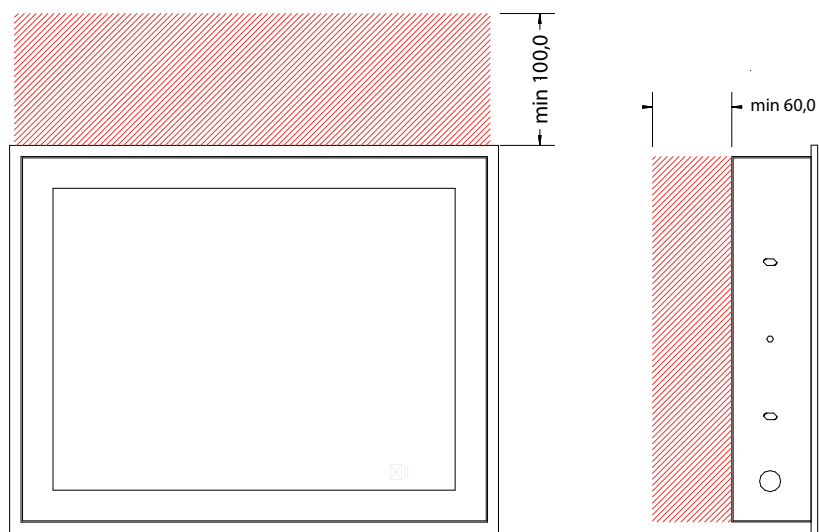

technical details

DOOR SIGNS P-SERIES

Door sign 22" P-Series

The compact door sign can be integrated easily and perfectly adapts to the respective environment. The panels can be delivered in different colours or materials. According to the wishes of the respective customers, the display can be mounted on the wall or integrated right into it. All in all it can be built in well, as it has only a small installation depth. Further advantages: It is fanless and extremely low-maintenance.

Specifications:

- 22" / 557,98mm screen diagonal
- 532(B) x 361(H) x 71(T)mm (with front panel)
- 520(B) x 345(H) x 66(T)mm (without front panel)
- integrated Ethernet Controller
- anti-reflective, scratch-resistant glass
- Colordisplay

- Intel Atom N270 1.6 GHz
- 1GB RAM
- min. 250 GB HDD
- Fanless

optional upgrades:

- WLAN
- SSD instead of HDD

Door signs in use

technical details

DOOR SIGNS P-SERIES

Dimensions door signs 22" P-Series

Dimensions build-in bathtub 22" P-Series

Horizontal installation (in the wall)

the red area is the entire room that is required for ideal air circulation.

Vertical installation (in the wall)