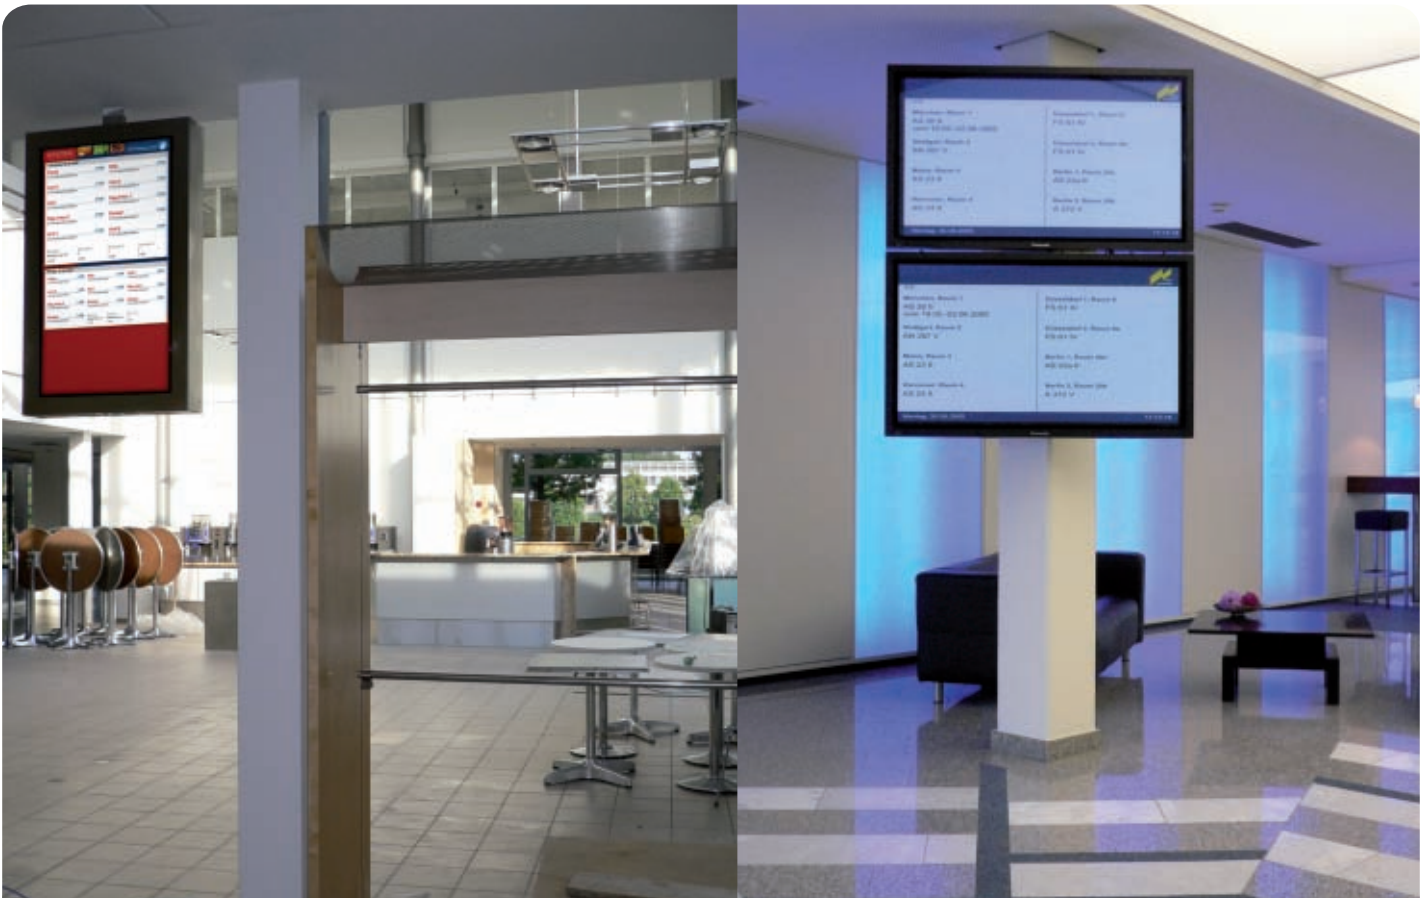

Staatliche Berufsschule # Rosenheim			
Room 108	108 - Annual audit - Banking	Room 108	108 - Annual audit - Laboratory
Monday	08:00-10:00 am	Monday	08:00-10:00 am
Room 112	112 - Annual audit - Design	Room 112	112 - Annual audit - Design
Monday	08:00-10:00 am	Monday	08:00-10:00 am
Room 116	116 - Annual audit - Management	Room 116	116 - Annual audit - Management
Monday	08:00-10:00 am	Monday	08:00-10:00 am
Room 120	120 - Annual audit - Marketing	Room 120	120 - Annual audit - Marketing
Monday	08:00-10:00 am	Monday	08:00-10:00 am
Room 124	124 - Annual audit - Accounting	Room 124	124 - Annual audit - Accounting
Monday	08:00-10:00 am	Monday	08:00-10:00 am

Erstland Berufsbildende Schulen Papenburg gewerbliche u. kaufmännische Fachrichtungen			
Cancellation of classes class: 1/3			
Thursday, 6/19/2008 6:23 pm			
Date	Class	Hours	Teacher
Monday, 6/16/2008	111/111	2, 3	Mr. Schramm
Tuesday, 6/17/2008	111/111	2, 3	Mr. Schramm
Wednesday, 6/18/2008	111/111	2, 3	Mr. Schramm
Thursday, 6/19/2008	111/111	2, 3	Mr. Schramm